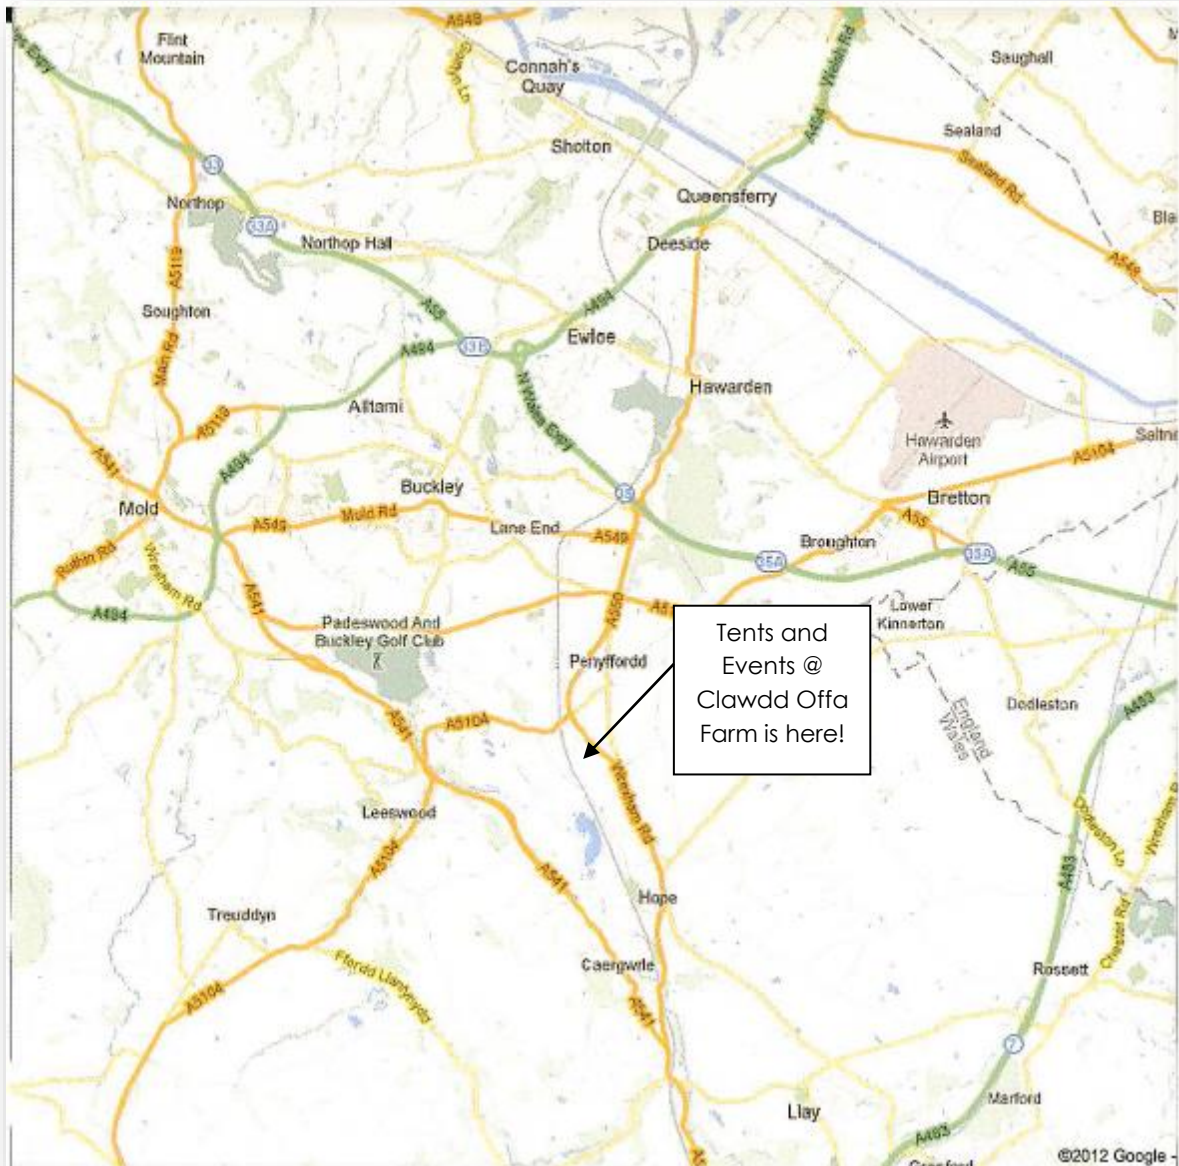

Directions to Clawdd Offa Farm, Pen y Ffordd, Chester CH4 0HT

Please note, satnav takes you past entrance to farm

Directions from Chester

(about 10 mins):

- 1. Merge onto A55 from Grosvenor road/A483 roundabout.**
About 5 mins
- 2. Take A5104/A550 exit toward A549/Corwen/Buckley.**
- 3. At the roundabout, take 1st exit onto A550.**
About 5 mins
- 4. At the roundabout, take 2nd exit towards Wrexham.**
About 1 mins
- 5. We are the first turning on the right, down a short track. Follow signs for parking at the bottom of the farm buildings.**