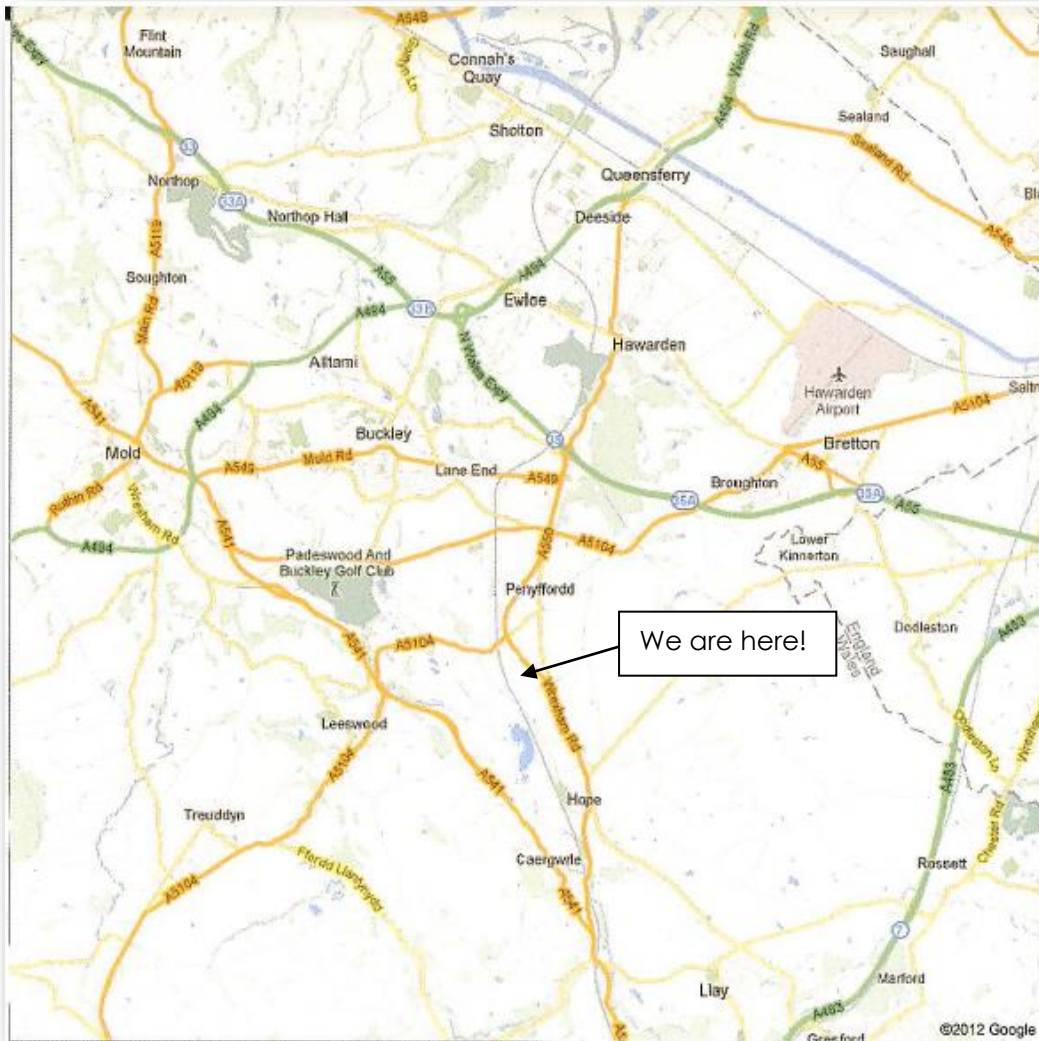

Directions to Clawdd Offa Farm, Pen y Ffordd CH4 0HT
Please note, satnav takes you past entrance to farm

Directions from Mold (about 13 mins)

- 1. Head southeast on High St/B5444 toward Chester St/A5119.**
- 2. Turn left onto Chester St/ A5119.**
About 1 min
- 3. At the roundabout, take 3rd exit onto Chester Rd/A541.**
Go through roundabout, about 9 mins
- 4. Turn left by the Bridge Inn onto A5104.**
About 4 mins
- 5. Pass Pen y Ffordd Train Station on Left.**
- 6. At the roundabout, take 3rd exit towards Wrexham/ A550.**
About 1 min
- 7. We are the first turn on the right, down a short track. Follow signs for parking at the bottom of the farm buildings.**